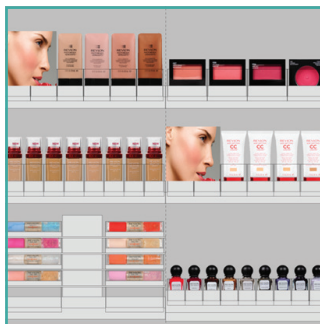

SIMPLIFY & SAVE

- Helping create a memorable shopping experience
- Improving efficiencies and effectiveness
- Procedures to simplify and streamline
- Tools to improve productivity and reduce costs

CONTACT US TO ASSIST YOU WITH ANY OF THESE FIXTURE COORDINATION SERVICES:

fixture planograms

planogram booklets

custom websites

custom product planograms

expert space planning

installation guides and videos

We focus on improving results across the retail supply chain by addressing dynamic needs such as assortment planning and placement, retail execution strategy, fixture coordination, item database management, brand marketing, analytics, and pharmaceutical track and trace compliance.